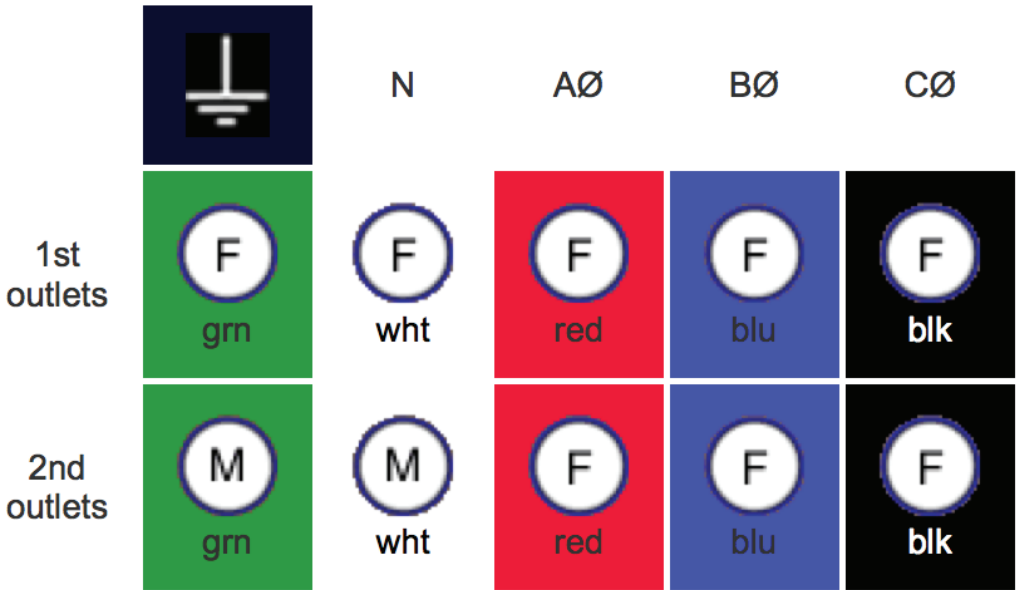

**TRANSVIDEO**  
S T U D I O S

# Stage One Tie-Ins

990 Villa St.  
Mountain View, CA 94043  
650.965.4898  
info@transvideo.com

**Do not exceed 200 Amps per connection.**  
All connections are Cam-Lok.

Gender key: M= male, F = female

Cables we provide are: **1 set (5 cables) Cam-Lok to Mole Pin (1st outlets).**

### 3 Pin Stage Connections

- 168 20amp/3pin connections in grid
- 18 20amp/3pin connections on South Wall
- 12 50amp/3pin connections in grid
- 6 50amp/3 pin connections on South Wall

### Edison Wall Outlets

13 dual outlets (120v) on 3 circuits